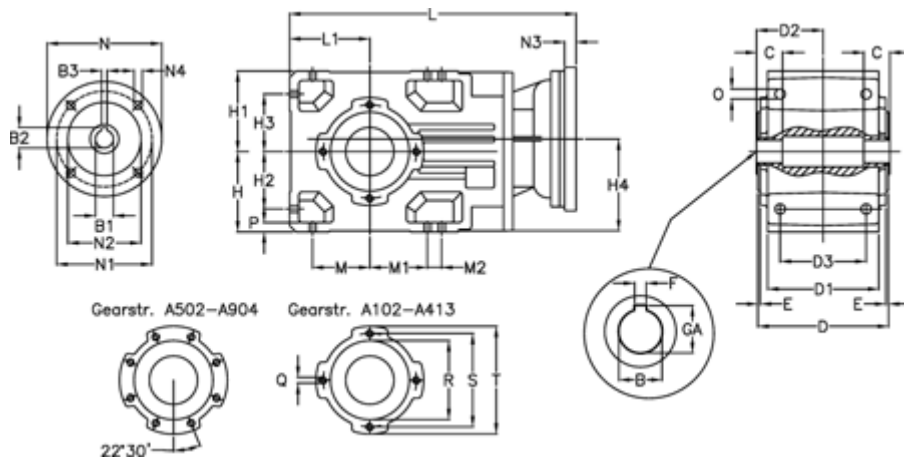

Article number: 29600204834230  
 Description: Bevel helical gearbox  
 A202UH35-48,3-P80B5

## Measures

B = 35	D3 = 90	H3 = 60.0	N1 = 165	S = 115
B1 = 19	Description = A202UH35-xx-P80 B5	H4 = 93.0	N2 = 130	T = 140
B2 = 21.8	E = 3.0	L = 325.5	N3 = 0	
B3 = 6	F = 10	L1 = 80	N4 = M10x12	
C = 22	GA = 38.3	M = 60.0	O = 9.5	
D = 136	H = 80	M1 = 60.0	P = 9	
D1 = 110	H1 = 80	M2 = 0	Q = M8x15	
D2 = 70.0	H2 = 60.0	N = 200	R = 95	